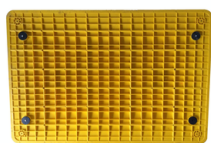

### Road plate - 1220mm - yellow

Road plate designed to secure and allow crossing for pedestrians only. Made from HDPE, it is equipped with anti-slip pads that ensure optimal stability, providing a reliable and durable solution for protecting pedestrian access zones.

**Customs code** 3926909000

**Color :** Yellow

**Material :** HDPE

**Specifications :**

Length (mm)	Width (mm)	Height (mm)	Net weight (kg)
1200	800	30	7,60