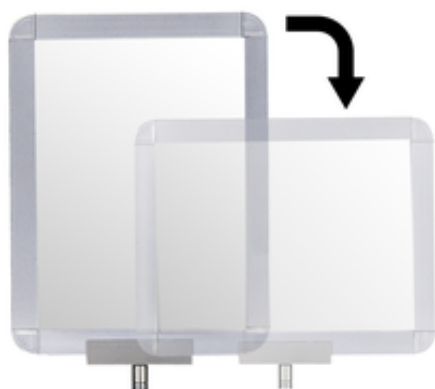

RMUA3ALU

Rotating A3 aluminium poster holder for RMU pole

A3 poster holder with adapter. Compatible with RMU guide posts for museums and exhibitions. The poster holder screws directly onto the adapter to indicate and mark an entrance. Recommended for indoor use.

Customs code

7326909890

EAN

3321360116932

Color : Grey

Material : Aluminum

Specifications :

- A3 poster holder with adapter.
- Compatible with RMU guide posts for museums and exhibitions.
- The poster holder can be screwed directly onto the adapter to mark and sign post an entrance.
- Recommended for indoor use.